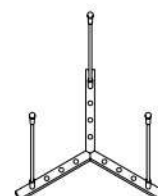

## Soundflat Mono Accessories

Installation

---

ceiling

hung

Installation horizontally hung from the ceiling  
Installation horizontally hung from the ceiling

---

Telaio + kit cavi per  $\varnothing$  60 cm;  
Pannello tondo 90, 120 cm